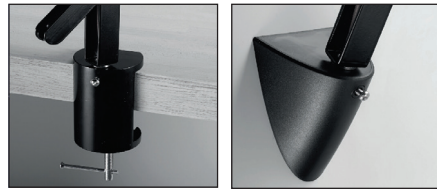

Desk lamp **LINEX-LED**
18670/06/30

- 1x6W/INTEGRATED LED/4000K/500lm/incl.
- H: 53cm-85cm max. /W: 55cm-80cm max.
- Black
- Metal/plastic

18670/06/31

- 1x6W/INTEGRATED LED/4000K/500lm/incl.
- H: 53cm-85cm max. /W: 55cm-80cm max.
- White
- Metal/plastic

Desk lamp **REBUS**
24655/10/36

- 8W/INTEGRATED TAIWAN LED/4000K/500lm/incl.
- H: 65cm max./W: 7cm/L: 95cm max.
- Grey
- Aluminium & ABS

24655/10/31

- 8W/INTEGRATED TAIWAN LED/4000K/500lm/incl.
- H: 65cm max./W: 7cm/L: 95cm max.
- White
- Aluminium & ABS

TOUCH SWITCH, THREE STEP DIMMER